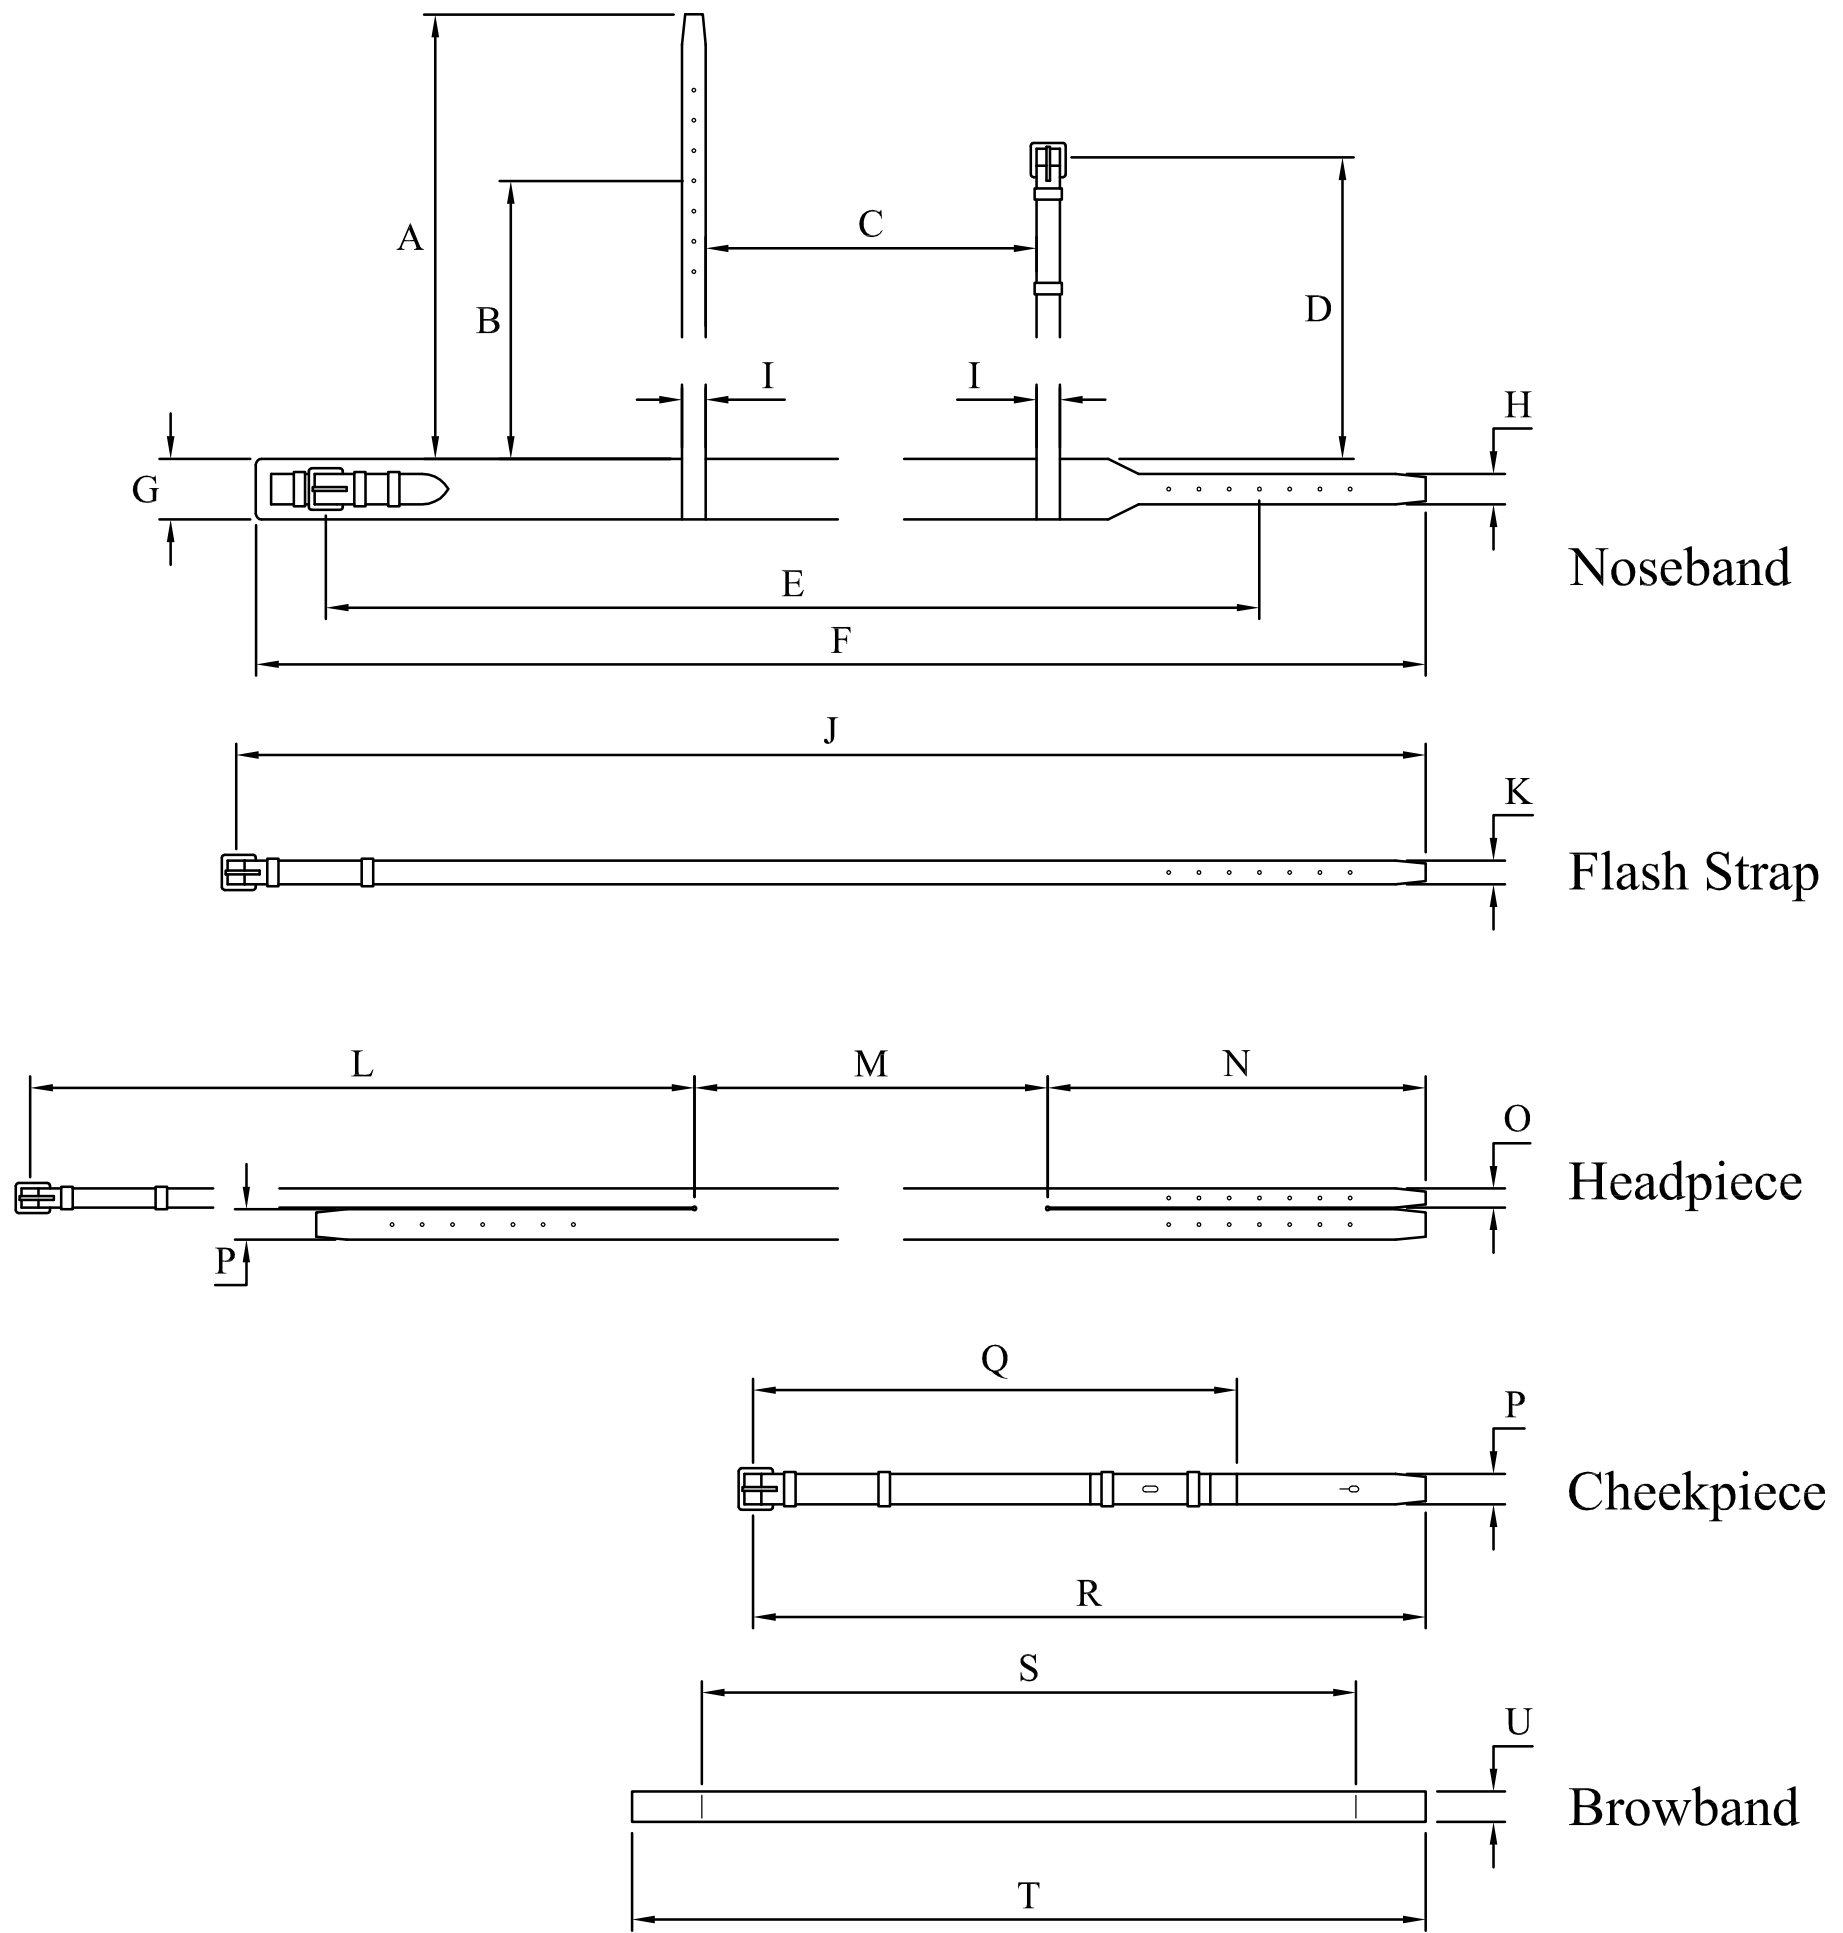

Bridle Dimension Chart

all dimensions in inches

		Pony	Cob	Full	Extra Full
Noseband	A	30"	31"	33 1/2"	38"
	B	26 1/2"	27 1/2"	30"	34 1/2"
	C	10"	11 1/2"	12 1/2"	13 1/2"
	D	8"	9"	10"	11"
	E	19 1/2"	22 1/2"	25"	27"
	F	24 1/2"	27 1/2"	30"	32"
	G*	1"	1 1/8"	1 1/4"	1 1/4"
	H	1/2"	5/8"	5/8"	5/8"
Flash Strap	I	1/2"	1/2"	1/2"	1/2"
	J	20 1/2"	22 1/2"	24 1/2"	26"
	K	1/2"	1/2"	1/2"	1/2"
Headpiece	L	21"	23"	24"	25"
	M	10"	11 1/2"	13"	15"
	N	7"	7 1/2"	8"	8 1/2"
	O	3/8"	3/8"	3/8"	1/2"
Cheekpiece	P	1/2"	5/8"	3/4"	3/4"
	Q	8"	9"	10"	11"
Browband	R	12"	13"	14"	15"
	S	10 3/4"	12"	14"	14 1/2"
	T	13"	14 1/2"	16 1/2"	17 1/2"
U*	1/2"	5/8"	3/4"	3/4"	

* may vary with style

Drawn by
Oakside Saddlery
 Minster, Kent, UK
www.oakside saddlery.co.uk

A3
13/05/2013
Bridle Measurements Form
remCAD.com CAD Drawing Services

A
B
C
D
E
F